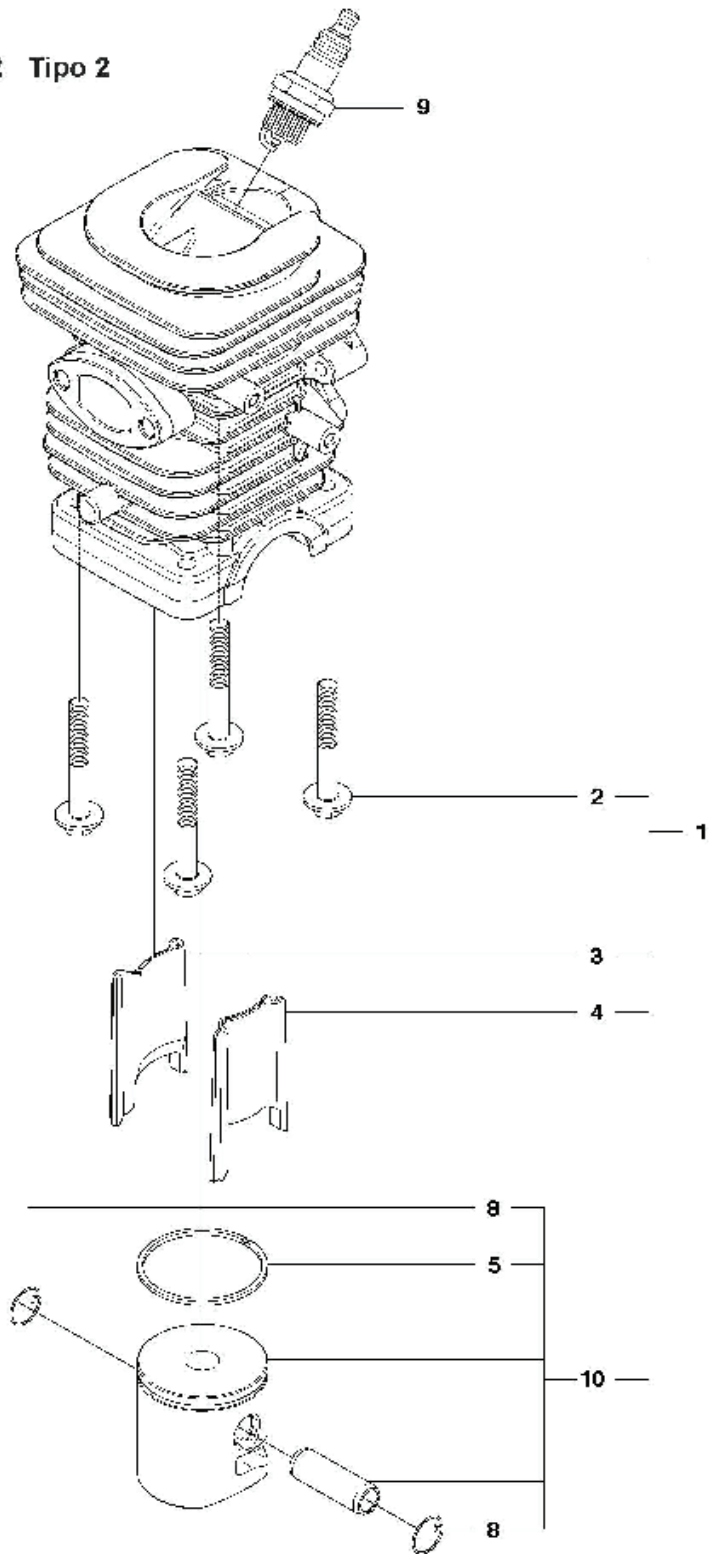

J2 236, 236e, 240, 240e
CYLINDER PISTON 38CC

Type 2 Typ 2 Tipo 2

REF.	ART. NR	ARTIKELBESKRIVNING	ANMÄRKNING	KIT
1	577831102	SATS	From 20144000001. Not for US.	1
1	577831101	SATS	From 20080100001 up to 20144000000	1
2	545081501	BULT		4
3	574190901	INSATS		1
4	574190801	INSATS		1
5	585040601	KOLVRING	From 20144000001	1
5	530012608	KOLVRING	From 20080100001 up to 20144000000	1
8	530015697	LOCKING RING		2
9	503235108	TÄNDSTIFT		1
10	545081894	SATS		1