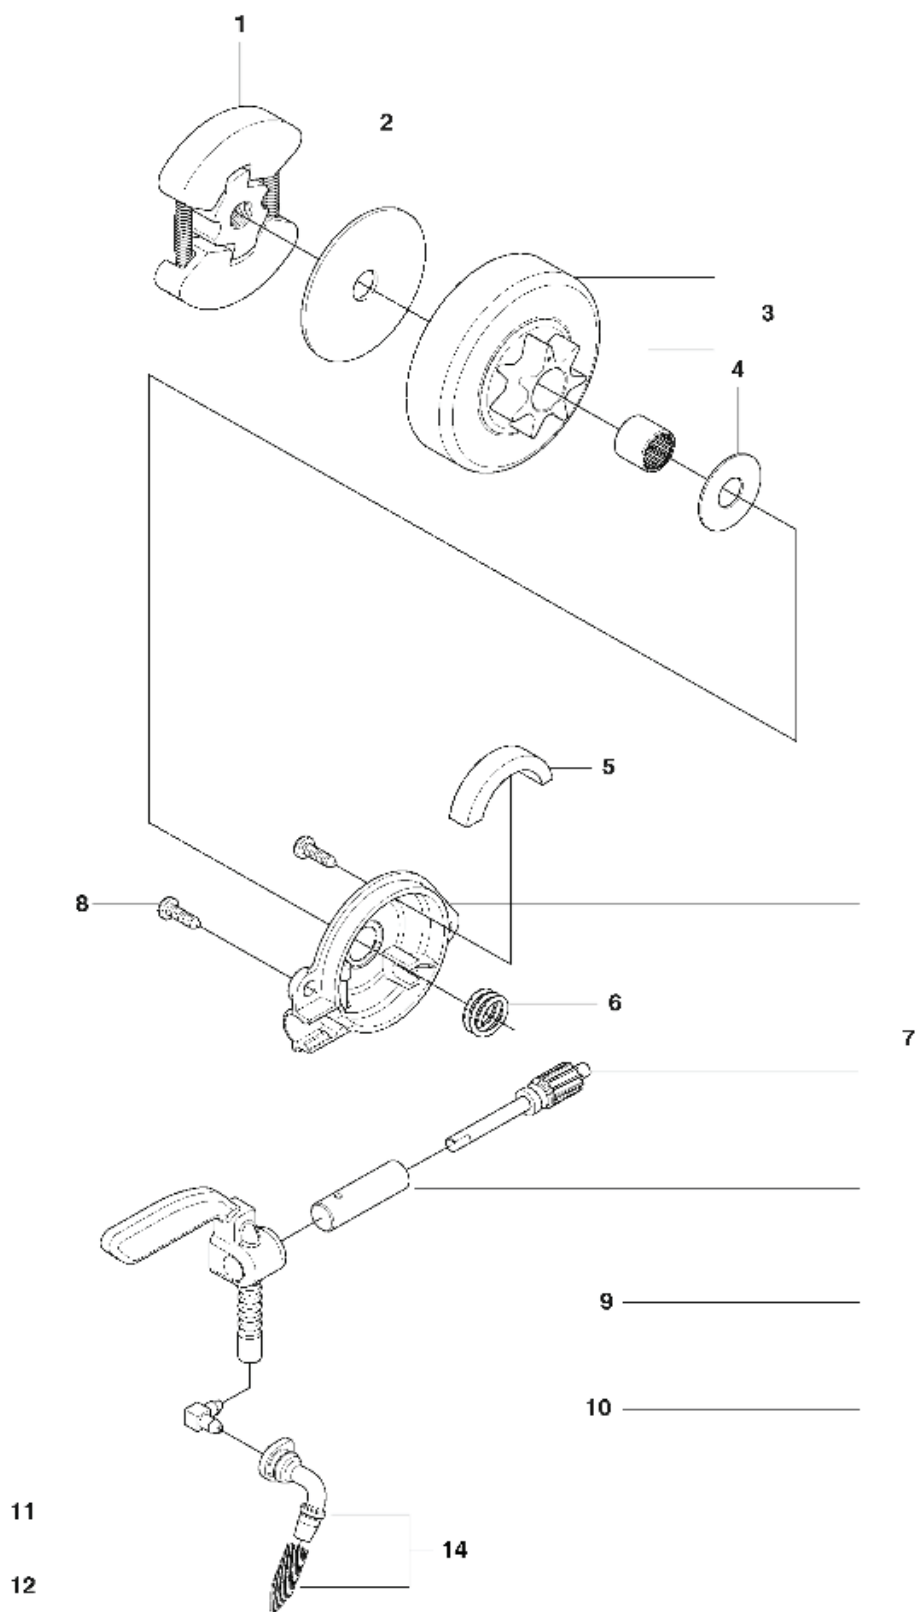

C 235, 235e, 236, 236e, 240, 240e
CLUTCH AND OIL PUMP

REF.	ART. NR	ARTIKELBESKRIVNING	ANMÄRKNING	KIT
1	530014949	KOPPLING		1
2	530015611	BRICKA		1
3	530047061	KOPPLINGSTRUMMA KPL	3/8 6-Tooth	1
3	530048132	KOPPLINGSTRUMMA	.325 7-tooth	1
4	579621501	BRICKA	From 20144000001	1
4	530015907	BRICKA	From 20080100001 up to 20144000000	1
5	525318401	DAMMTÄTNING	From 20101400001	1
6	530037820	PUMPDREV		1
7	581063901	OLJEPUMP KPL	From 20144000001	1
8	530016064	SCREW	From 20080100001 up to 20101400000, from 20144000001	2
8	545227101	SCREW	From 20101400001 up to 20144000000	1
9	545069201	OLJA	From 20080100001 up to 20091400000	1
9	545227501	BLOCK	From 20091400001	1
10	530049477	ELBOW		1
11	545069401	SEAL		1
12	530056533	NÄT		1
14	545069501	PICK UP ASSEMBLY OIL TANK	From 20080100001 up to 20144000000	1