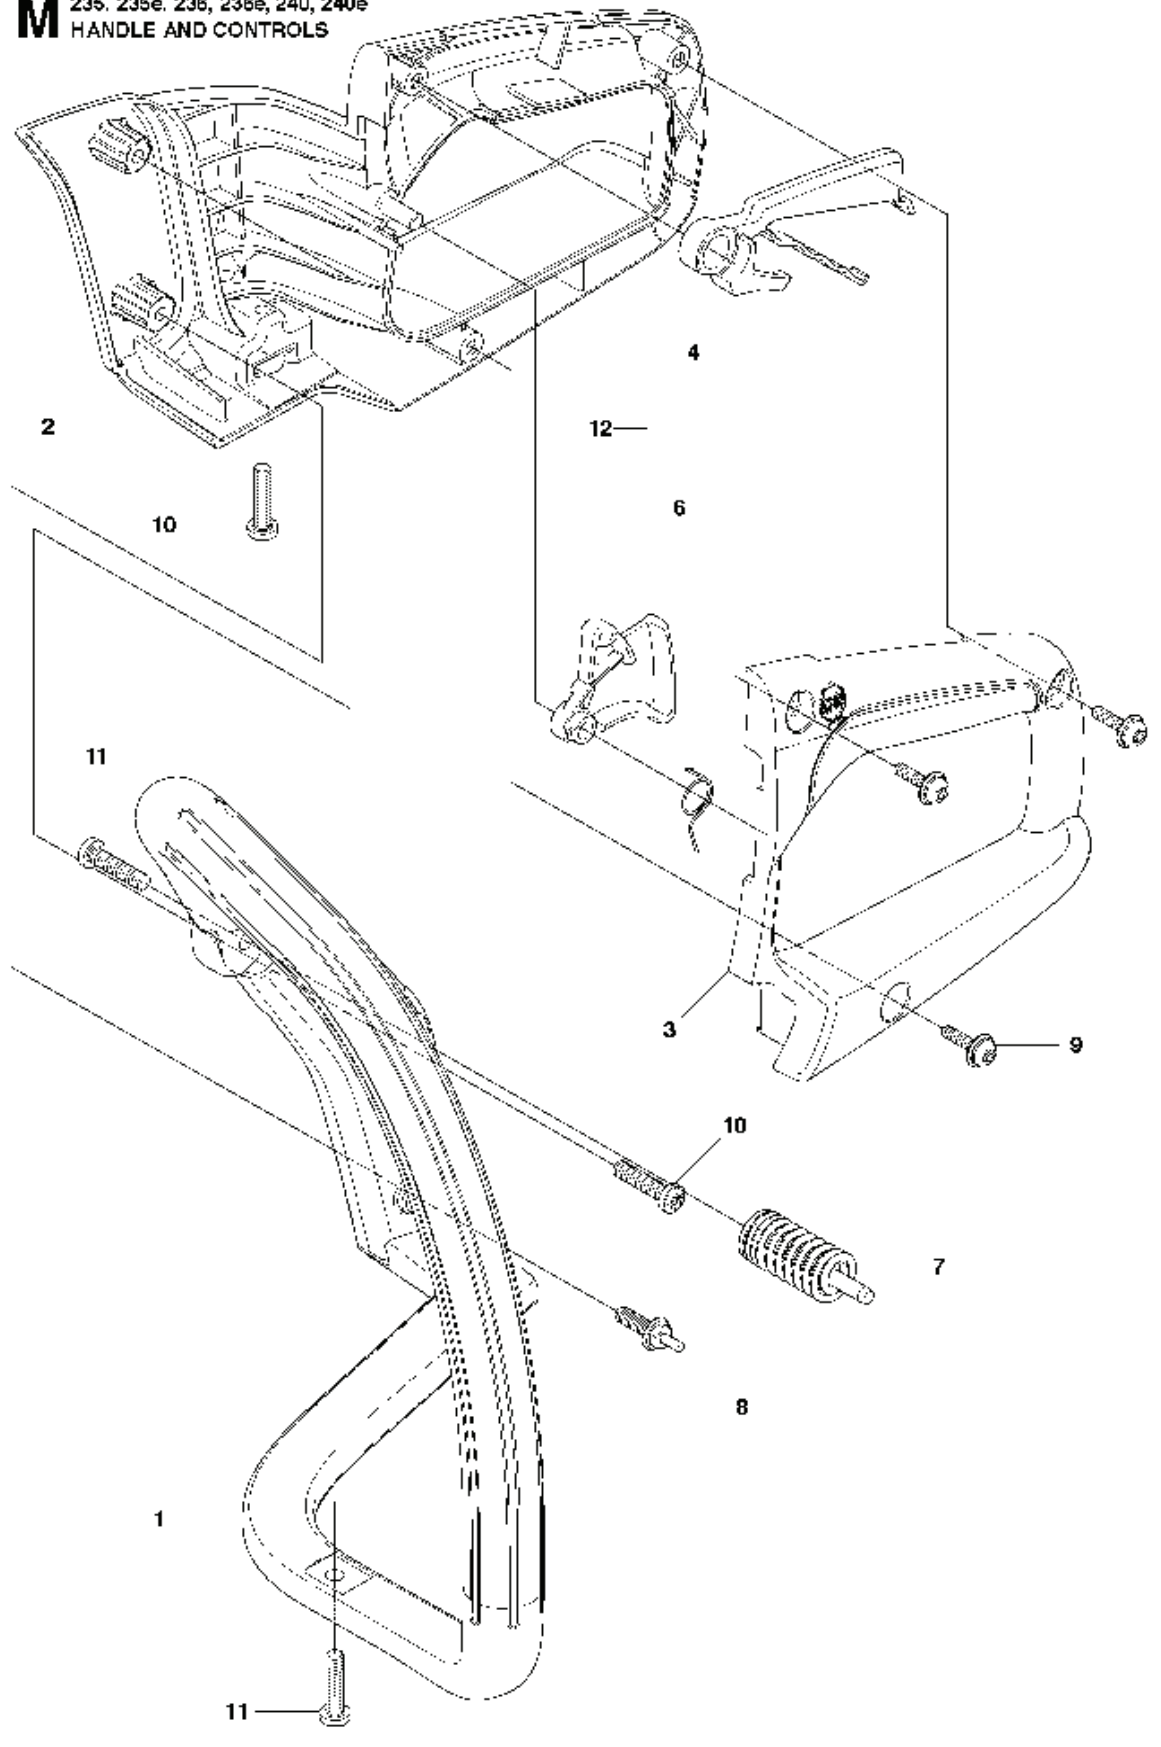

**H** 235, 235e, 236, 236e, 240, 240e  
CARBURETOR AND AIR FILTER

---

REF.	ART. NR	ARTIKELBESKRIVNING	ANMÄRKNING	KIT
1	586936202	FÖRGASARE		1
2	545062801	THROTTLE WIRE		1
3	545062101	FILTER HOUSING		1
4	545061801	LUFTFILTER		1
5	545151801	PLATTA		1
6	530016101	MUTTER		2
7	545061901	ISOLATOR		1
8	545063401	SWITCH.SPRING		1
9	545061701	SWITCH LEVER		1
10	545061601	CHOKE KNOB		1
11	545061501	CARB ADAPTOR SEAL		1
13	577636501	ADAPTOR		1
15	545033701	STUD-CARBURETOR		2
16	545158301	CARB ADAPTOR SCREW		4
17	530016080	SCREW		1
18	545074901	TOP STUD-CARBURETOR		1
19	545081892	PACKNINGSSATS		1
20	530016349	SCREW		1

**M** 235, 235e, 236, 236e, 240, 240e  
HANDLE AND CONTROLS

REF.	ART. NR	ARTIKELBESKRIVNING	ANMÄRKNING	KIT
1	545062401	HANDTAG FRÄMRE		1
2	545062202	REAR HANDLE W/OVMLD 240E		1
2	545062201	HANDTAG BAKRE		1
3	545062302	REAR HANDLE COVER W/OVMLD 240E		1
3	545062301	REAR HANDLE COVER 235/235E		1
4	545062601	LOCKOUT- THROTTLE		1
6	545121501	ASSY TRIGGER & SPRING	From 20080100001 up to 20091400000, from 20101400001 up to 20144000000	1
6	578246701	UTLÖSARE	From 20091400001 up to 20101400000, from 20144000001	1
7	545033901	ISOLATOR		1
8	545076301	ISOLATION LIMITER SCREW		1
9	530016433	SCREW		3
10	530016349	SCREW		2
11	530016432	SCREW		2
12	545081013	SATS	From 20080100001 up to 20091400000, from 20101400001 up to 20144000000	1
12	578862201	SATS	From 20091400001 up to 20101400000, from 20144000001	1

**N**

235, 235e/240, 240e

**CARBURETOR DETAILS**

From 20080100001 up to 20144000000

1

2

3

4