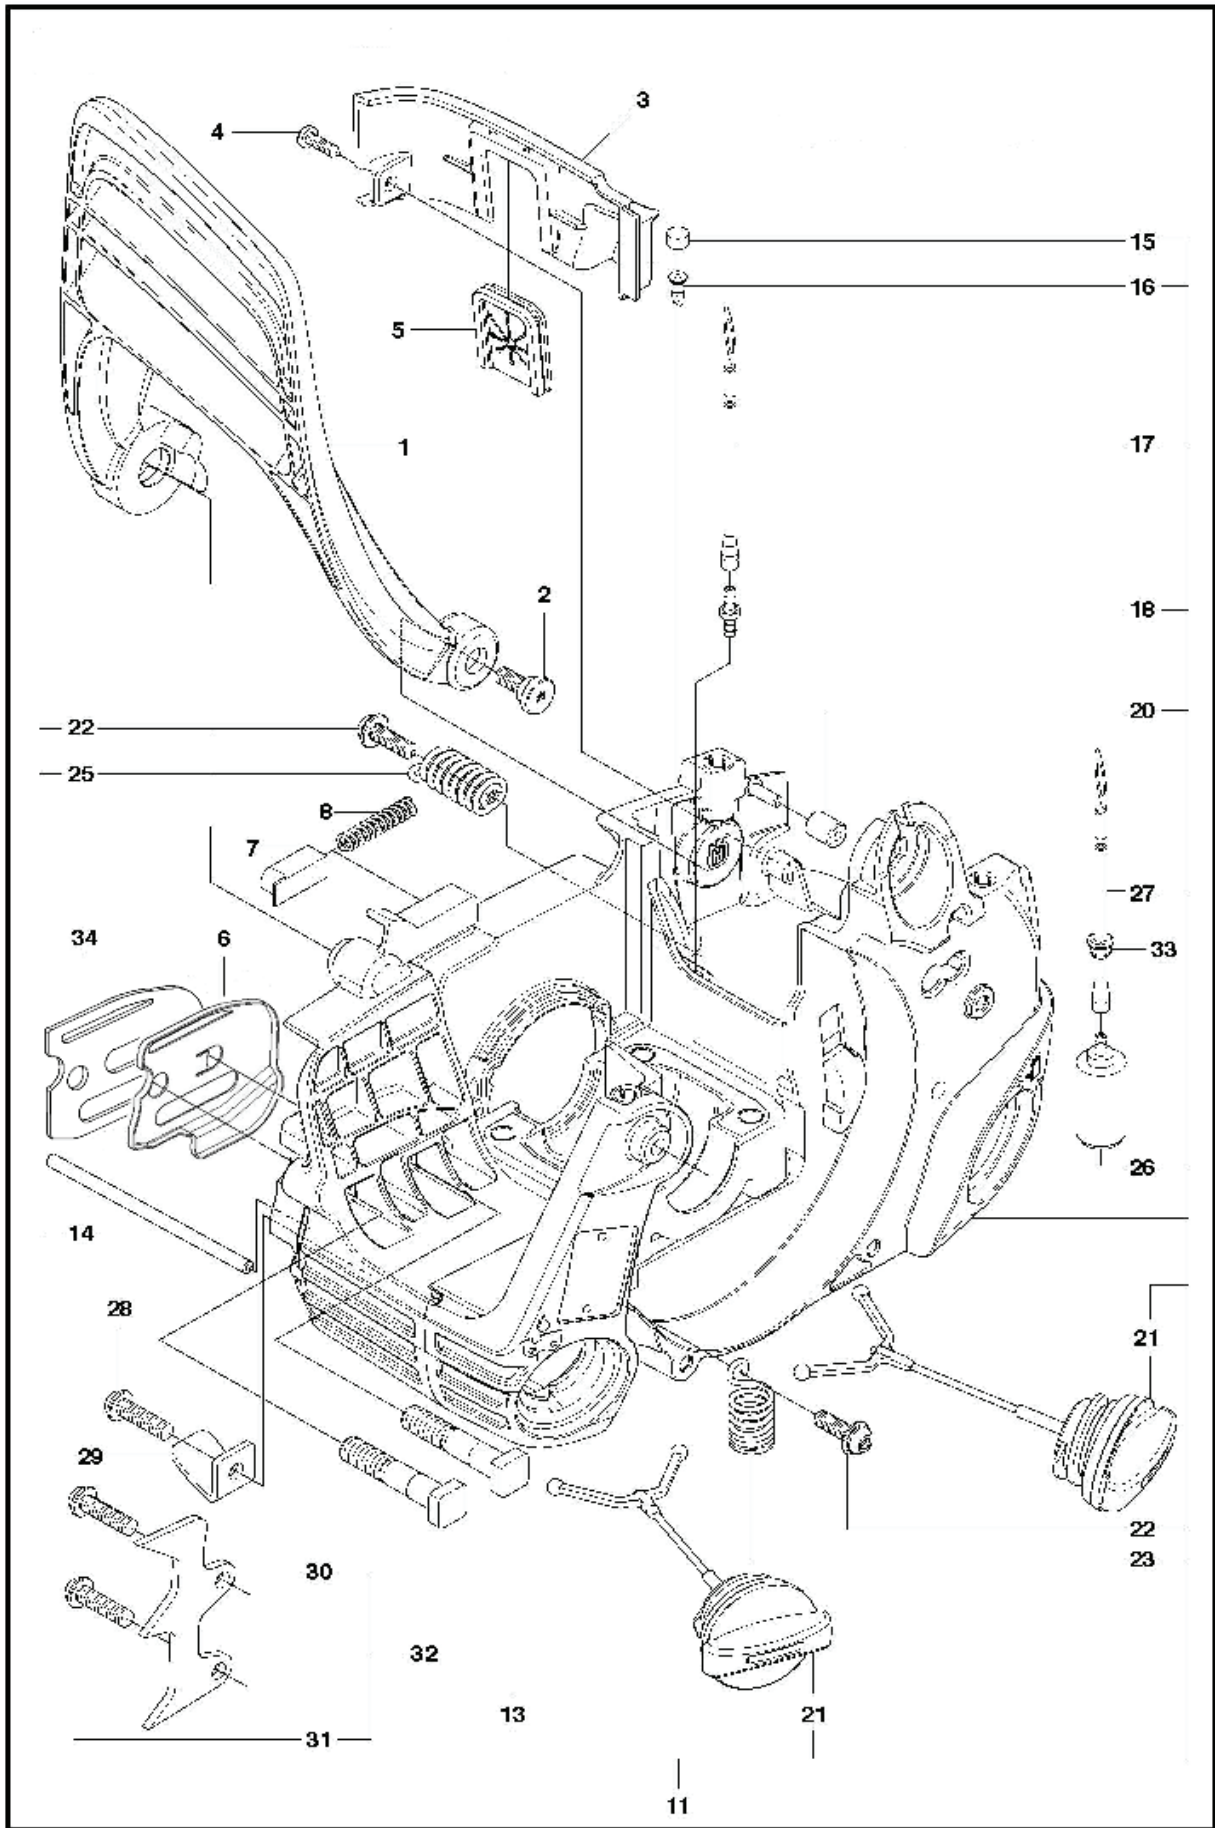

REF.	ART. NR	ARTIKELBESKRIVNING	ANMÄRKNING	KIT
1	575636901	KASTSKYDD	From 20080100001 up to 20101400000	1
1	577611901	KASTSKYDD	From 20101400001	1
2	545127301	BOSS		1
3	545061201	BAKHJUL		1
4	545227101	SCREW		1
5	545075401	GENOMFÖRING		1
6	545071401	SVÄRD		1
7	545071301	CAP. SPRING HANDGUARD		1
8	545071201	SPRING. HANDGUARD POSITION		1
11	579665201	CHASSI		1
13	530015877	BULT	From 20091400001 up to 20101400000	2
13	529310301	BULT	From 20101400001	2
13	530016133	BULT	From 20080100001 up to 20091400000	2
14	545033501	SLANG		1
15	530029868	PLUGG		1
16	530026119	VENTIL		1
17	530069216	BRÄNSLESLANG	From 20080100001 up to 20144000000	1
17	580727101	BRÄNSLESLANG	From 20144000001	1
18	530023877	NIPPEL		1
20	545061901	ISOLATOR		1
21	545070801	TANKLOCK KPL	From 20080100001 up to 20101400000	2
21	544111203	TANKLOCK KPL	From 20101400001	2
22	530015906	SCREW		2
23	545033801	ISOLATOR		1
25	545063101	FJÄDER	From 20080100001 up to 20144000000	1
25	577540601	FJÄDER	From 20144000001	1
26	530095601	BRÄNSLEFILTER	30 pcs. plastic bag of 530095646	1
26	577167201	BRÄNSLEFILTER	From 20091400001	1
26	530095646	FILTER	From 20080100001 up to 20091400000	1
27	580727101	BRÄNSLESLANG	From 20144000001	1
27	545078302	LINE	From 20080100001 up to 20144000000	1
27	580632317	LINE	From 20101400001 up to 20144000000. Use after date code 201220. Also use grommet 503735801 with this line.	1
28	530015814	SCREW		1
29	530029850	KEDJEFÄNGARE		2
30	530038990	FELLING DOG		1
31	530016439	SCREW		2
32	530014381	FELLING DOG		1
33	503735801	BUSHING	From 20144000001	1
34	592969801	DISTANSPLÅT	From 20144000001	1